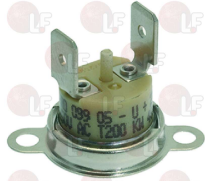

Suitable universal spare parts may not be included

Suitable for:

ELVIOMEX-ALFA

Suitable for:

Contact thermostats

3443032 SAFETY THERMOSTAT 105°C 15/A 250V

for boiler
with manual reset
for all models

ELVIOMEX-ALFA HLE.00.00180