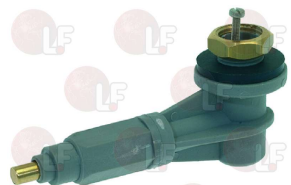

ELVIOMEX-ALFA HLE.00.00231

ELVIOMEX-ALFA 003.00.00231

1. **3240215 MICROSWITCH VRSR01DA1**
   contact capacity 16A 250V
   lever length 28 mm
   for Dishwasher (ELVIOMEX-ALFA) KNOSSOS122
   for Glasswasher/Cupwasher (ELVIOMEX-ALFA)
   BARLINE35 - EUROLINE40 - VERGINA840