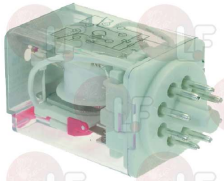

Relays

3351075 MICRO RELAY 10A 230V 50/60Hz
for mod.KNOSSOS122/VERGINA840

ELVIOMEX-ALFA HLE.00.00055

ELVIOMEX-ALFA 003.00.00055

3351076 MICRO RELAY OCTAL BASE